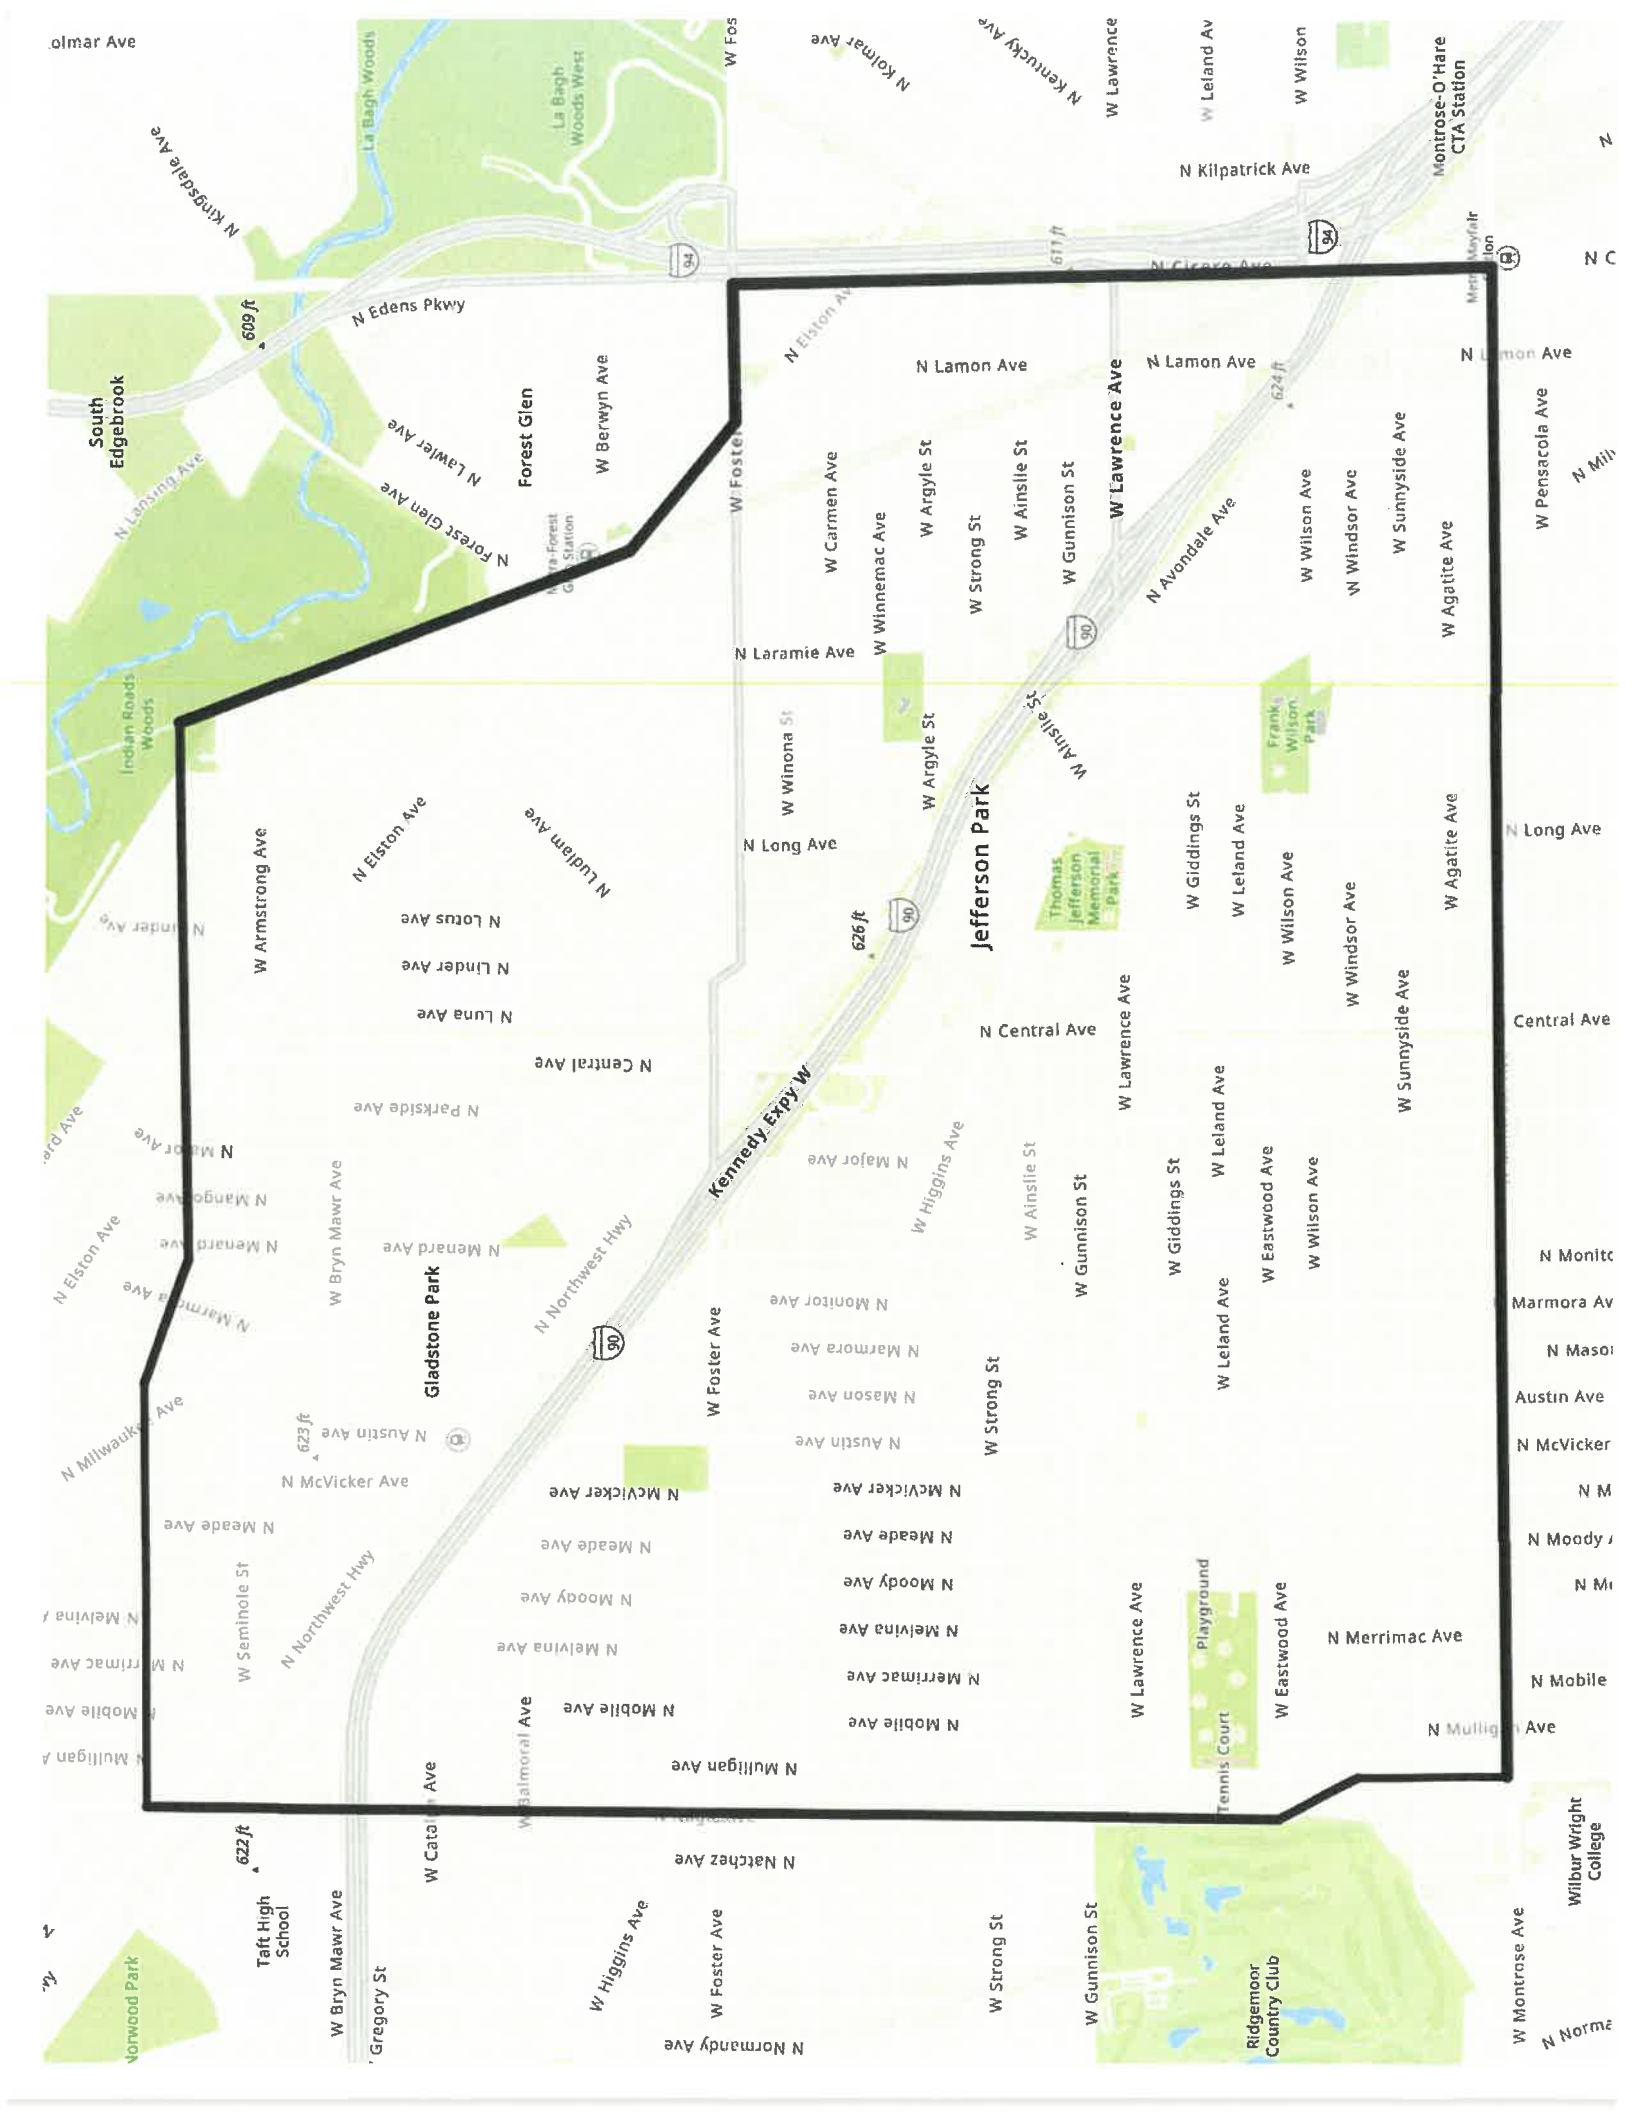

JPNA boundaries are as follows: South Boundary is Montrose Ave; North Boundary is Ardmore Ave between Nagle Ave and Milwaukee Road RR Tracks; West Boundary is Narragansett Ave from Montrose Ave to Gunnison Ave. Nagle from Gunnison Ave to Ardmore Ave; East Boundary is Cicero Avenue between Montrose and Foster; then on the East in N. Elston Ave; down Milwaukee RR Tracks to Ardmore.”

olmar Ave

N Kingsdale Ave
609 ft

South Edgebrook
N Lansing Ave

Indian Roads Woods
N Forest Glen Ave

Forest Glen
N Lawler Ave

W Armstrong Ave
N Linder Ave

N Elston Ave
N Lotus Ave

N Lunder Ave
N Luna Ave